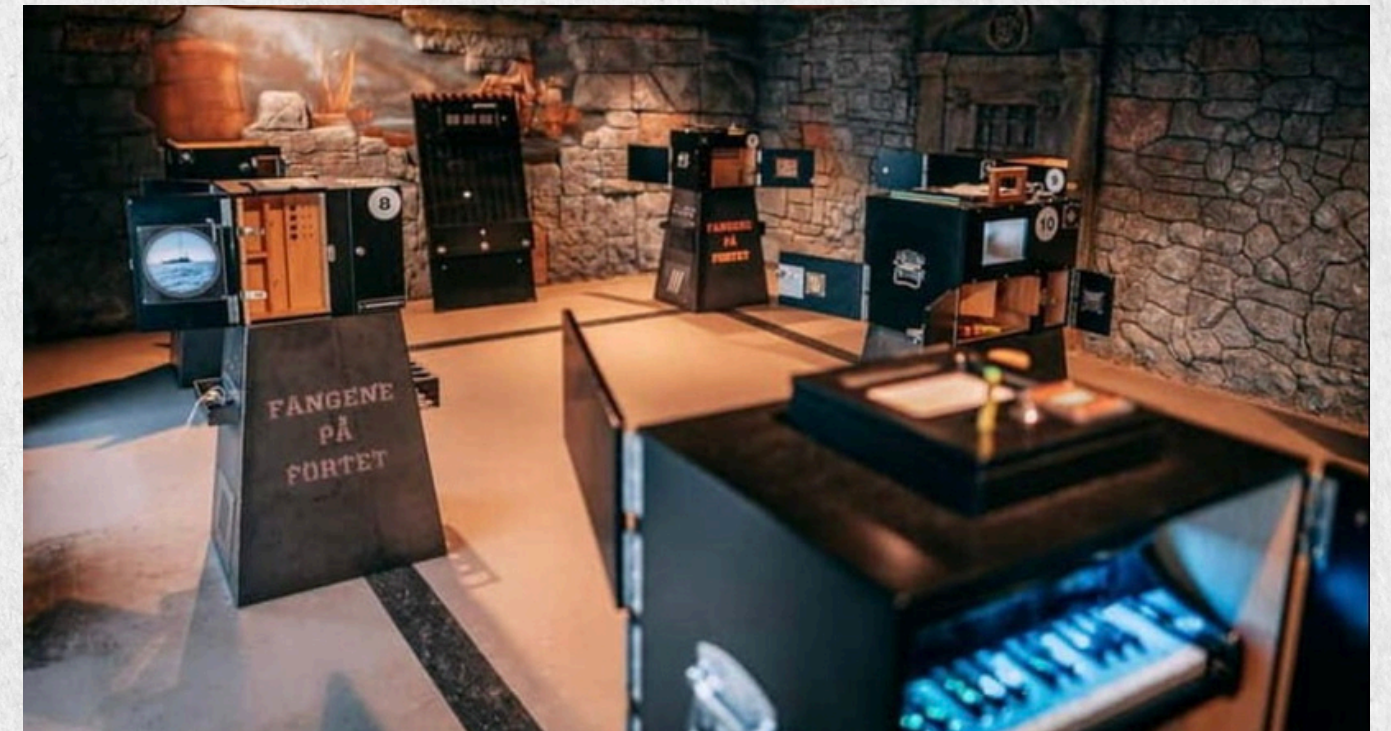

Escape Gauntlet

Available July 2026

A Fast-Paced, Team-based head to head Puzzle Challenge Built for Engagement and Strategy. 6 Mini Escape Rooms on demand!

- **Interactive escape-style challenges where teams race to solve multi-step puzzles against the clock and other teams!**
  - **Encourages teamwork, communication, and problem-solving in a competitive format**
- **6 unique cubes allow for simultaneous gameplay and high group participation and no overlapping puzzles!**
- **Quick rounds and rotations keep players engaged while spectators stay involved**
  - **Fully staffed and guided to ensure smooth flow and clear gameplay**
  - **Ideal for schools, corporate team-building, and mixed-age events**

A unique, mentally engaging experience that adds strategy, teamwork, and variety to any event.