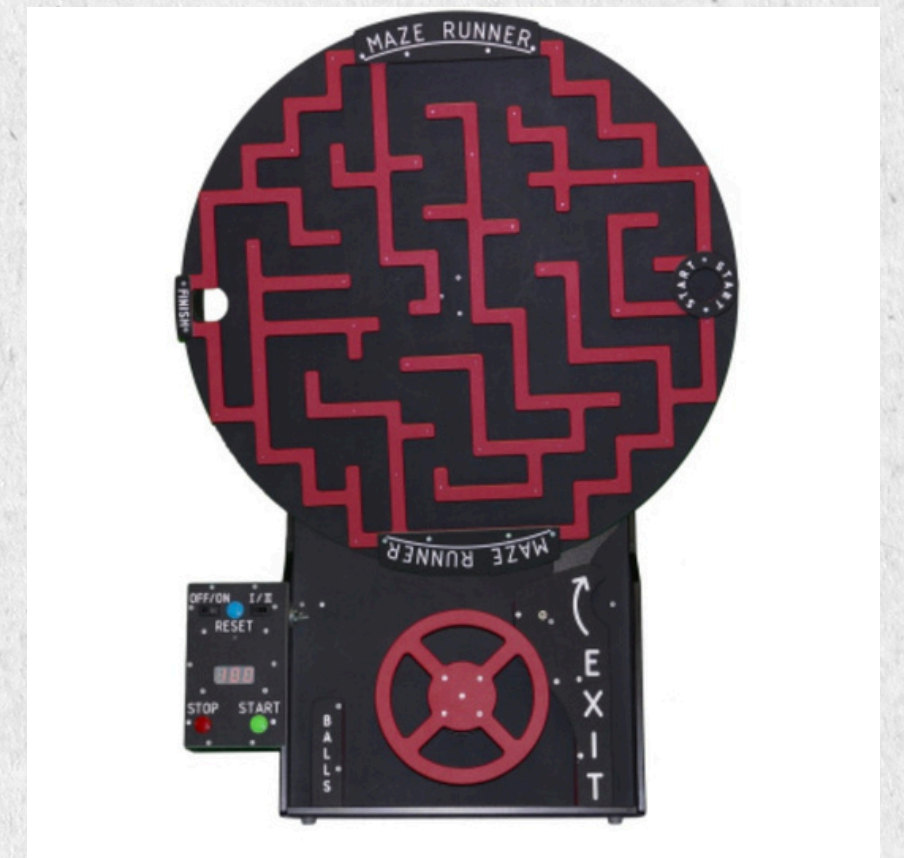

Carnival Games

For a complete detailed list of our
Carnival Games, download the
Carnival Games Catalog on our
website